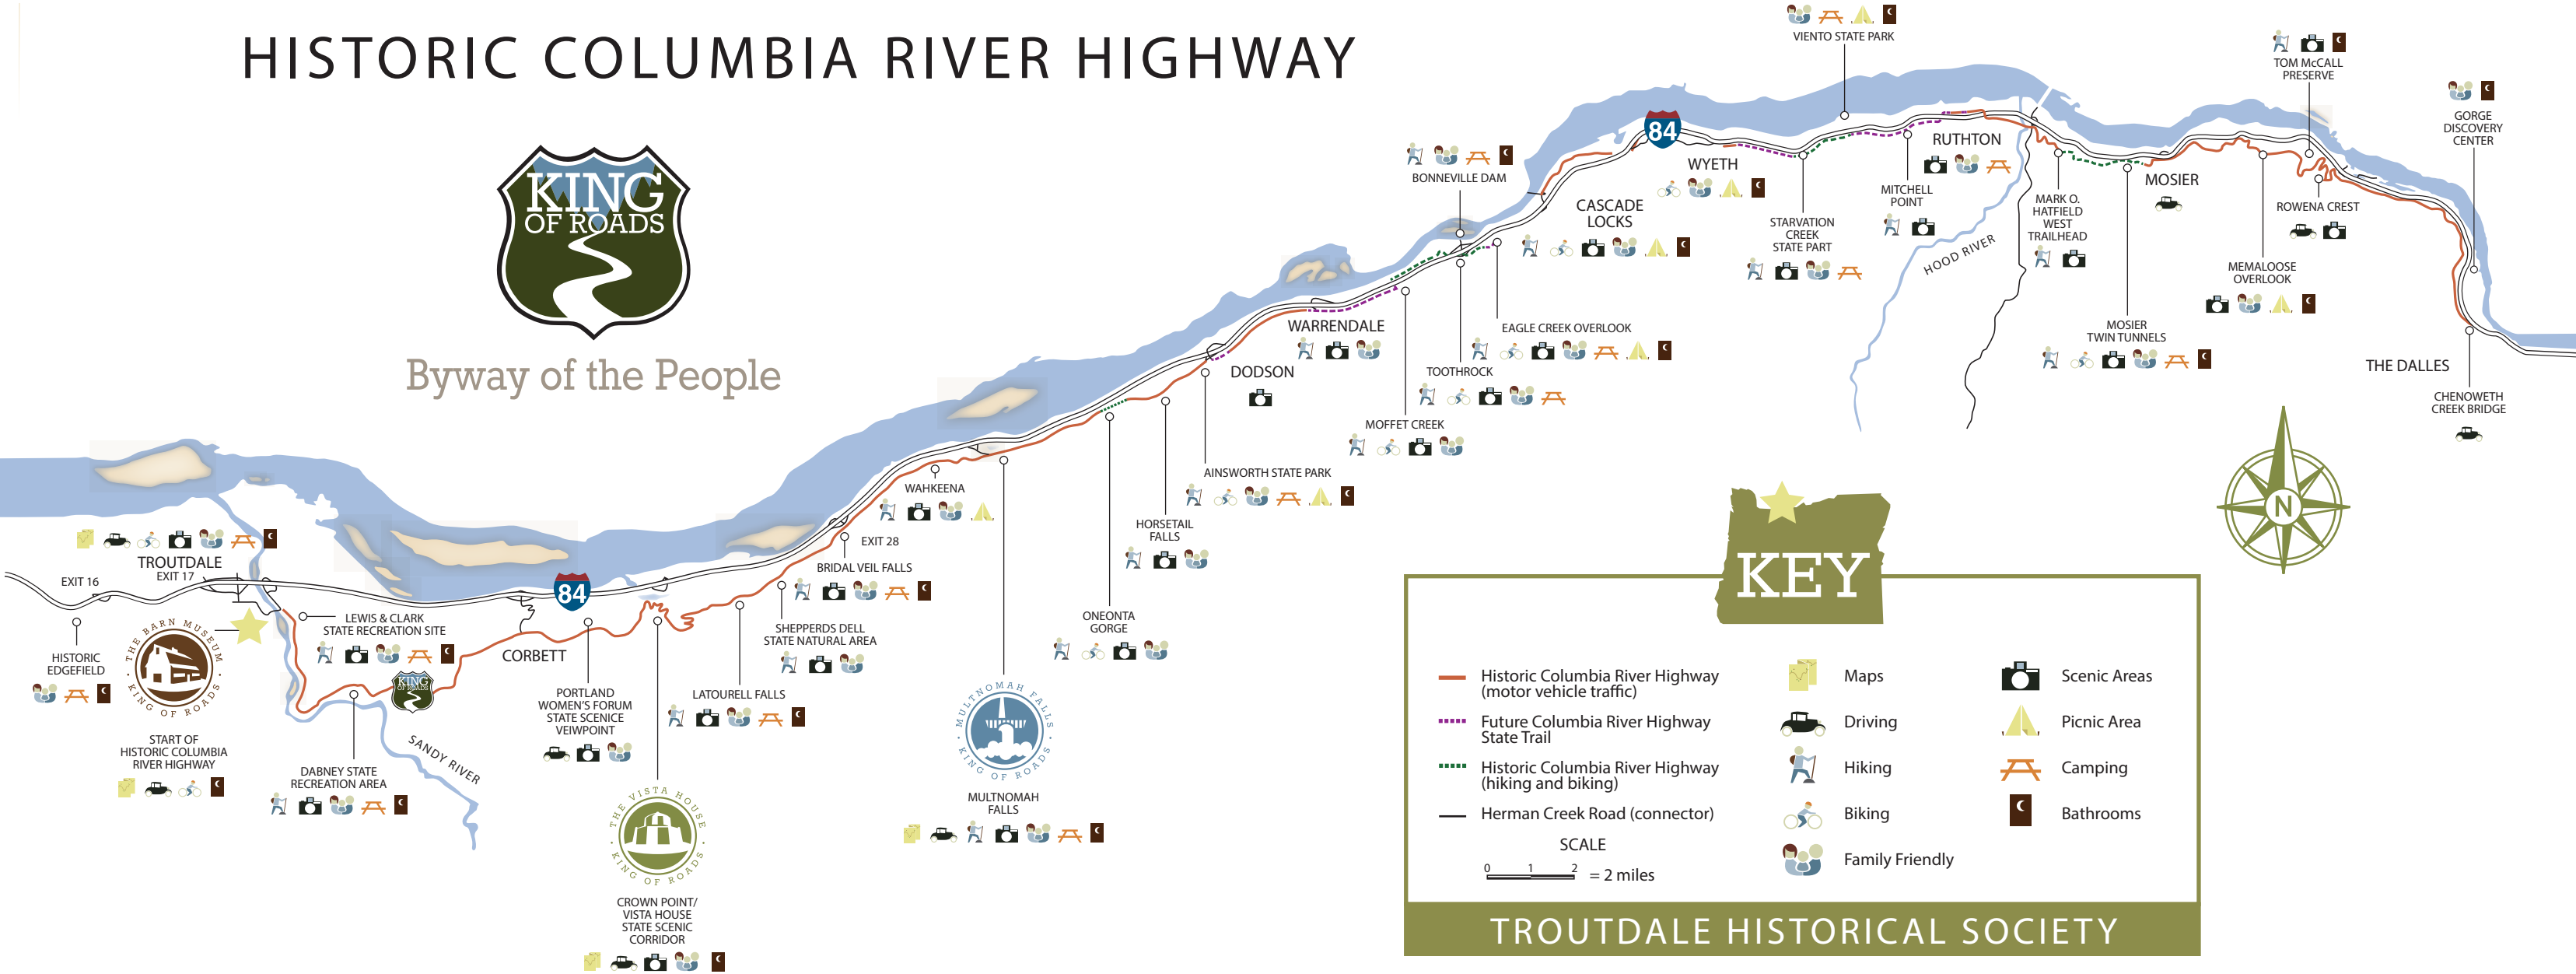

HISTORIC COLUMBIA RIVER HIGHWAY

Byway of the People

KEY

SCALE
0 1 2 = 2 miles

TROUTDALE HISTORICAL SOCIETY